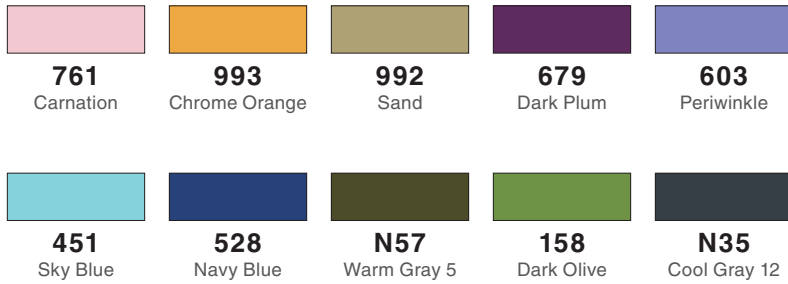

### DESERT FLORA, COLOR CHART

---

### DESERT FLORA, COLOR TRACKER